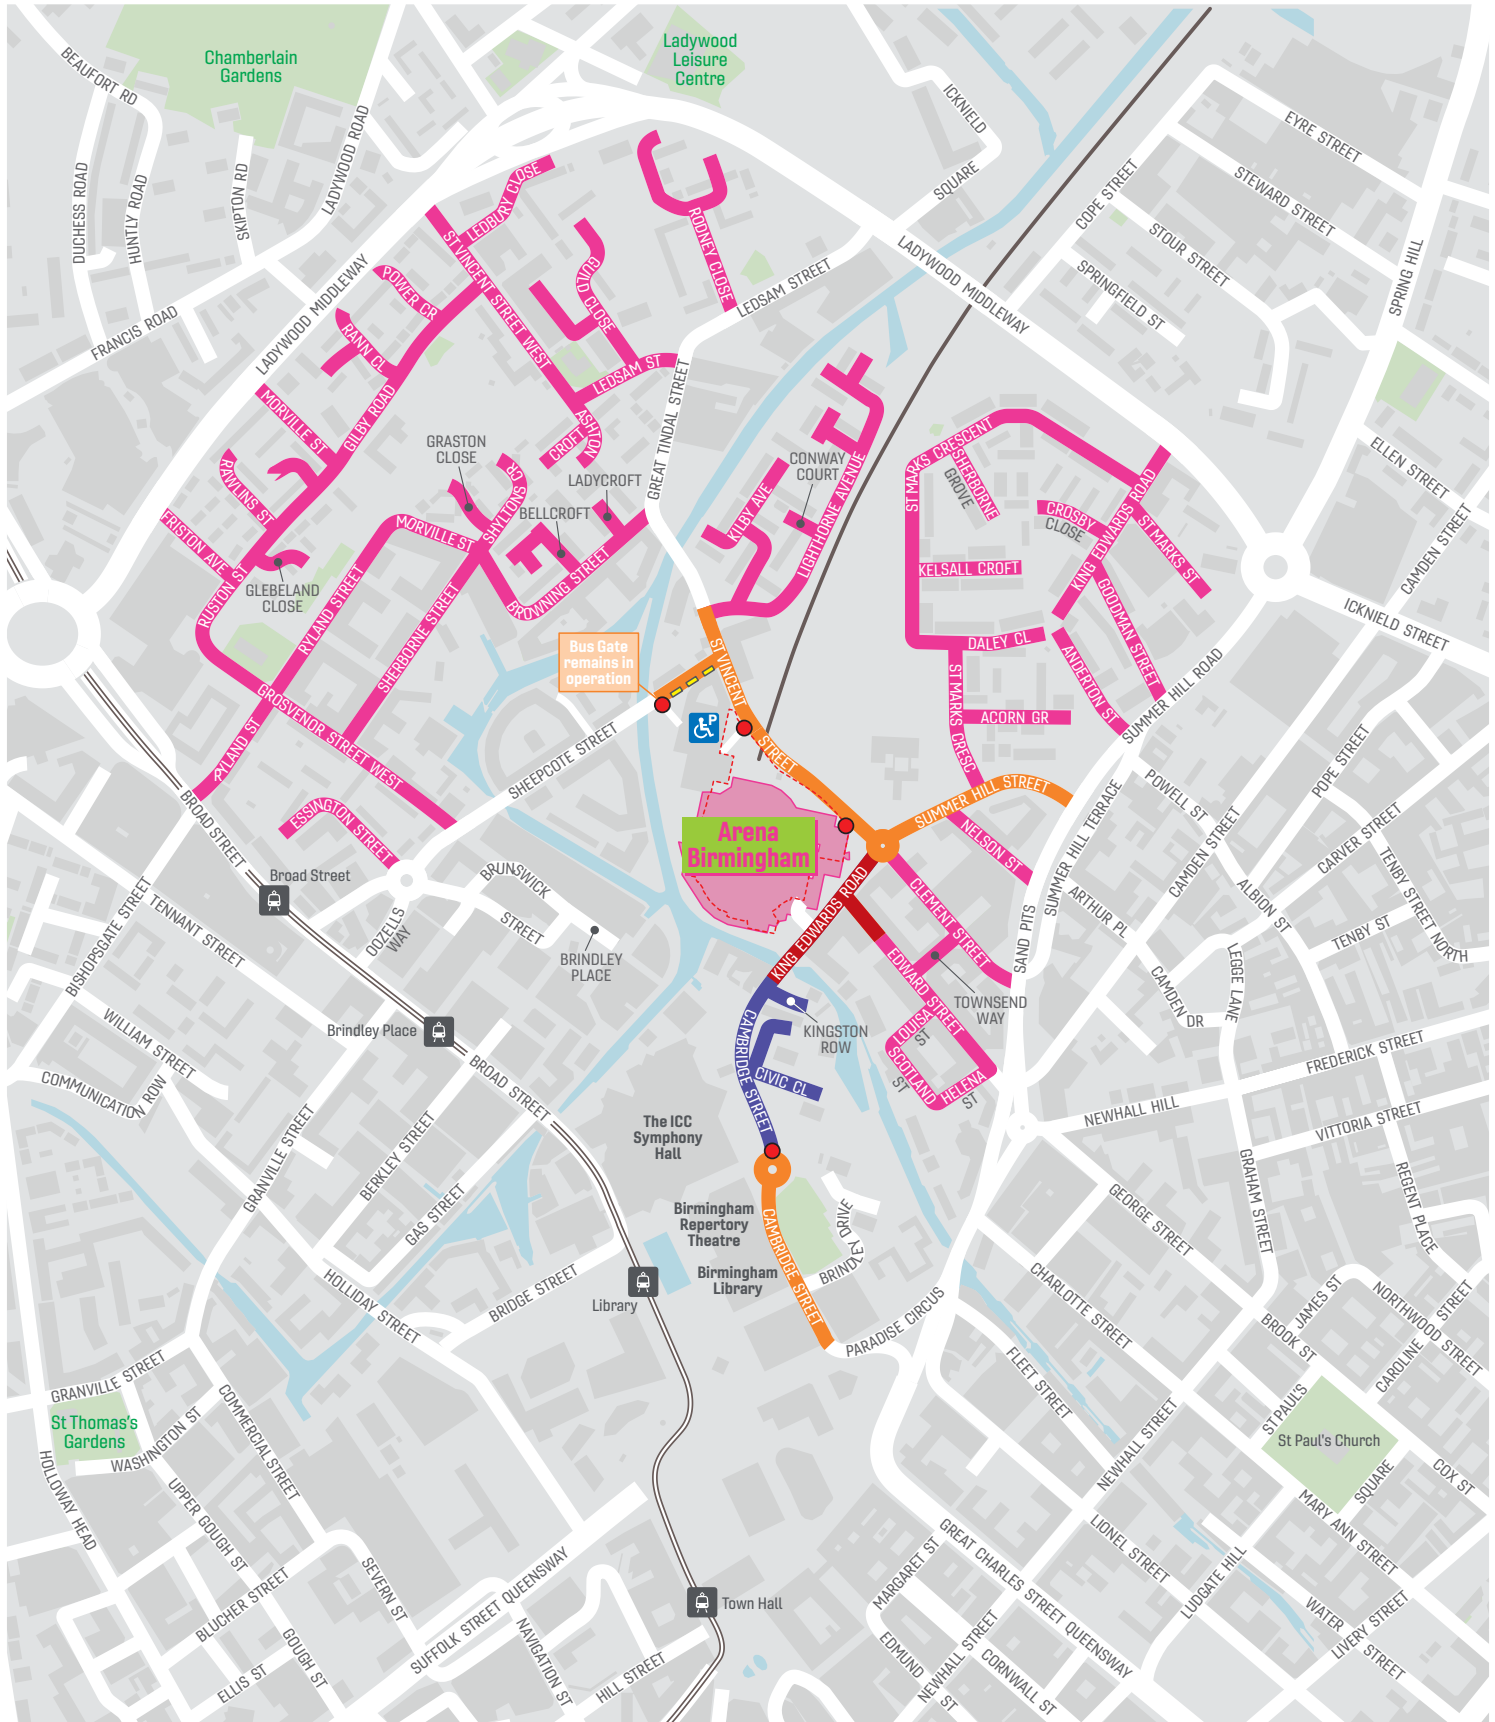

Arena Birmingham

Contains Ordnance Survey data. © Crown copyright 2022.

KEY

	Arena Birmingham		Permit access only		Vehicle permit checkpoint		West Midlands Metro station
	Road closed		Controlled parking		Secure zone		Accessible parking
	No stopping		Venue load zone				