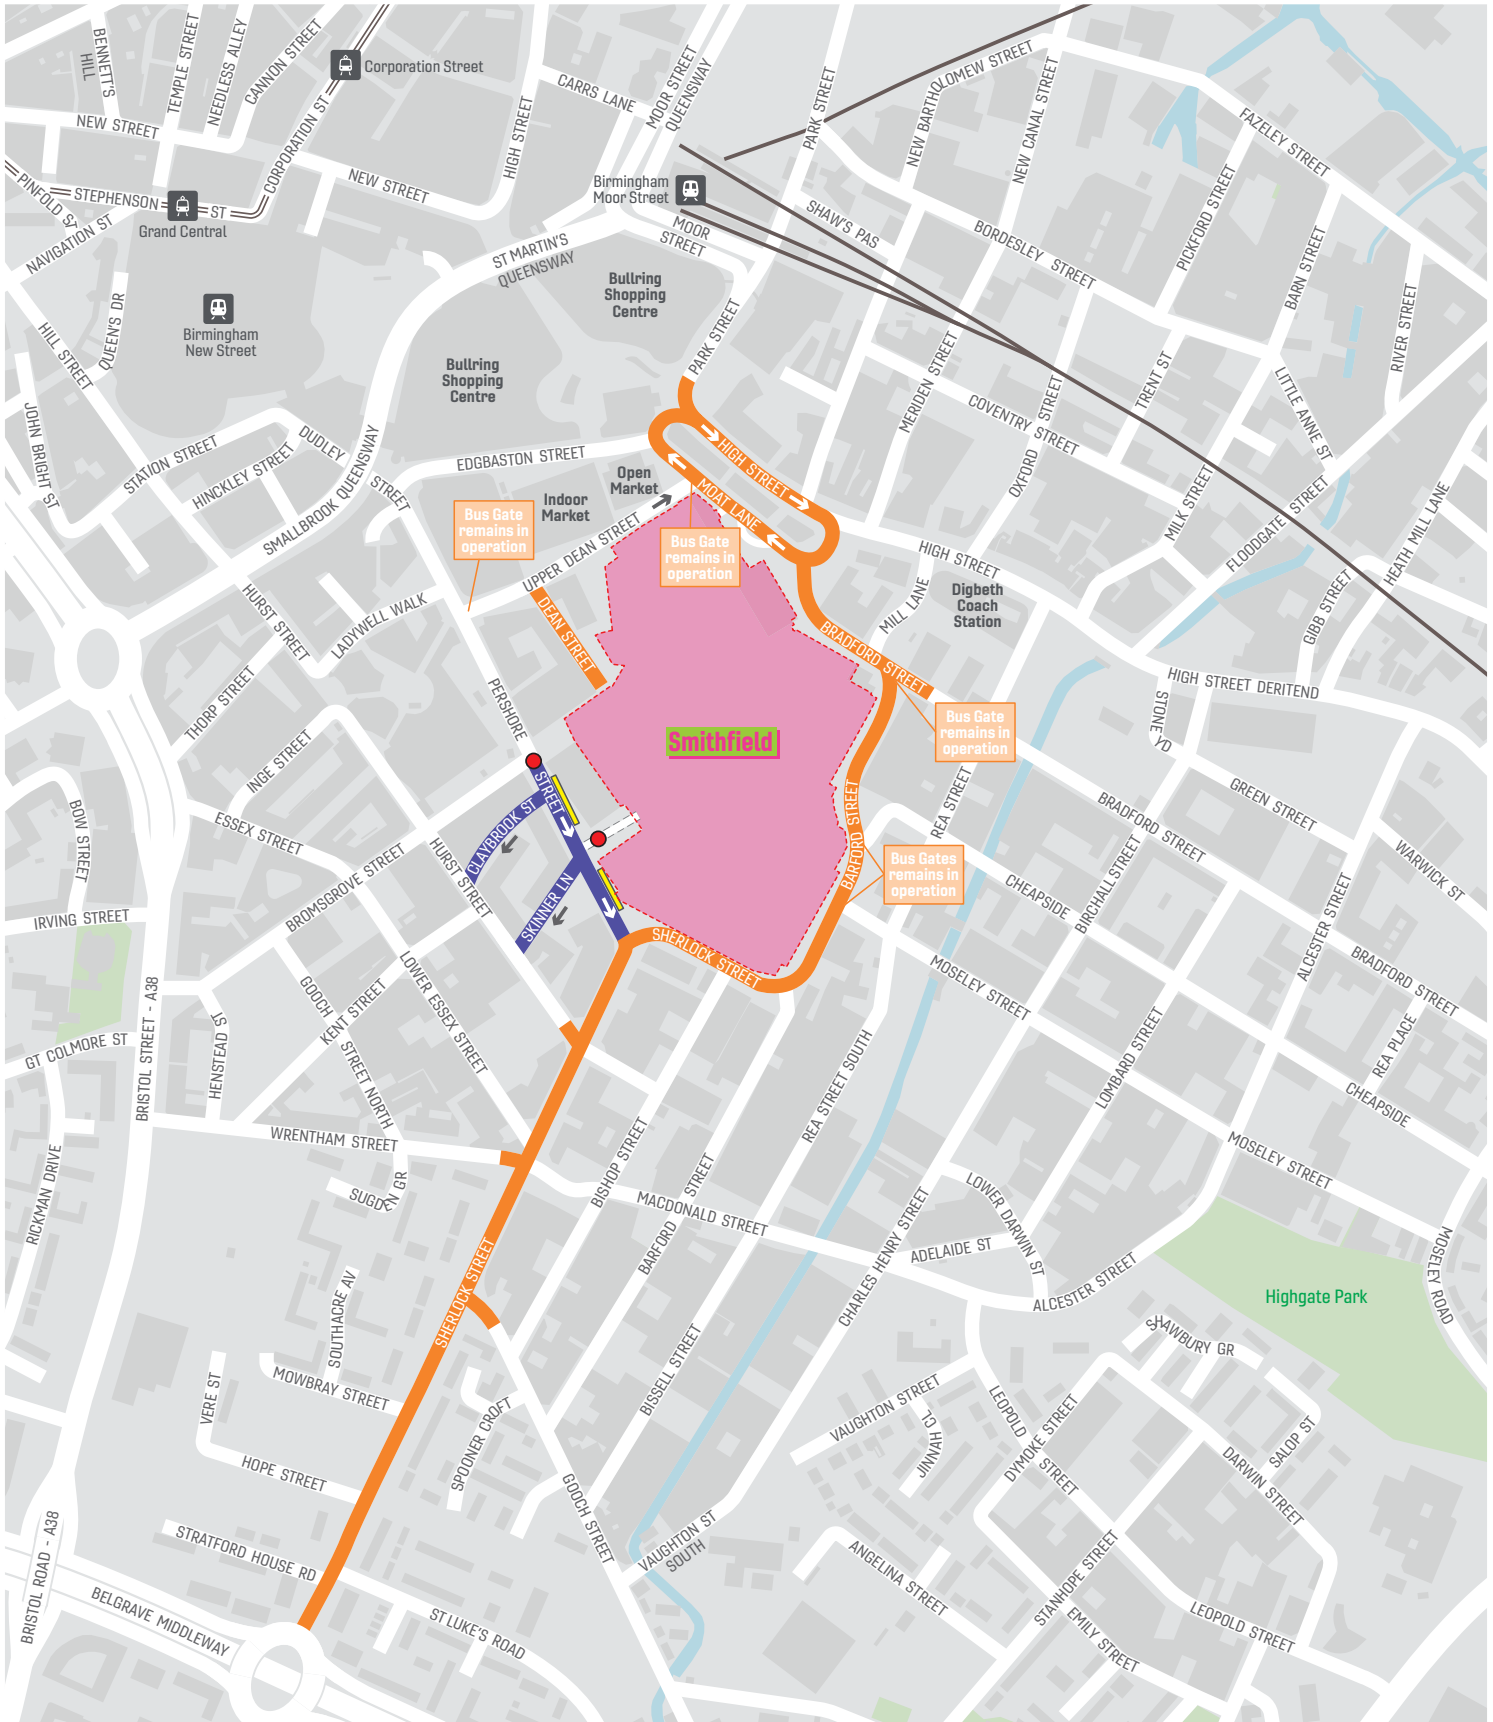

Birmingham 2022 Smithfield

GET SET
FOR THE
GAMES
ENJOY-GAMES

Contains Ordnance Survey data. © Crown copyright 2022.

KEY

- Smithfield (venue & secure zone)
- No stopping
- Venue load zone
- Permit access only
- One way traffic
- Vehicle permit checkpoint
- Road under construction
- West Midland Metro station
- National Rail station